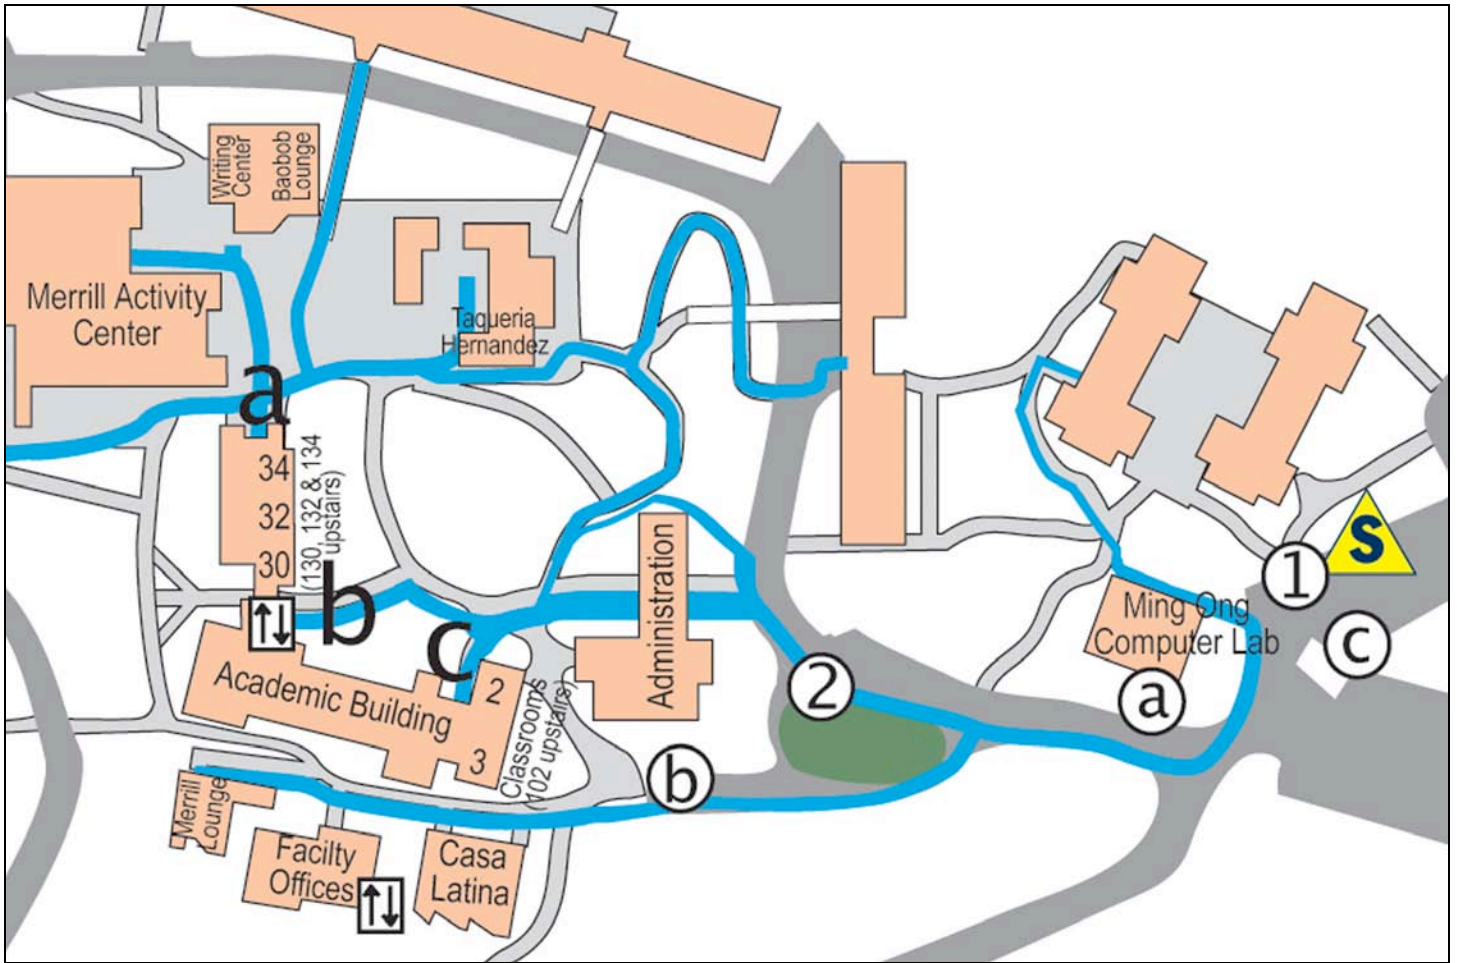

Merrill College

Parking

Disabled Spots: (a)

Medical Spots: (b), (c)

TAPS Van Drop-off

- (1) Ming Ong Stop
- (2) Merrill Circle Stop

Lecture Halls

Name
Merrill 102

Accessibility Notes

Enter using the door by the Merrill Activity Center (*door a*), use the stair lift (Operated by the universal lift key) to get down to Level 3 of the Academic building. 102 has no designated accessible seating and is a tight room with the seats on a slightly raised platform – sitting in front is the best bet.

Classrooms

Name
Merrill 2
Merrill 3
Merrill 130
Merrill 132

Accessibility Notes

Use western-most entrance to Academic Building (*door c*)
Use western-most entrance to Academic Building (*door c*)
Enter using the door by the Merrill Activity Center (*door b*)
Enter using the door by the Merrill Activity Center (*door b*)